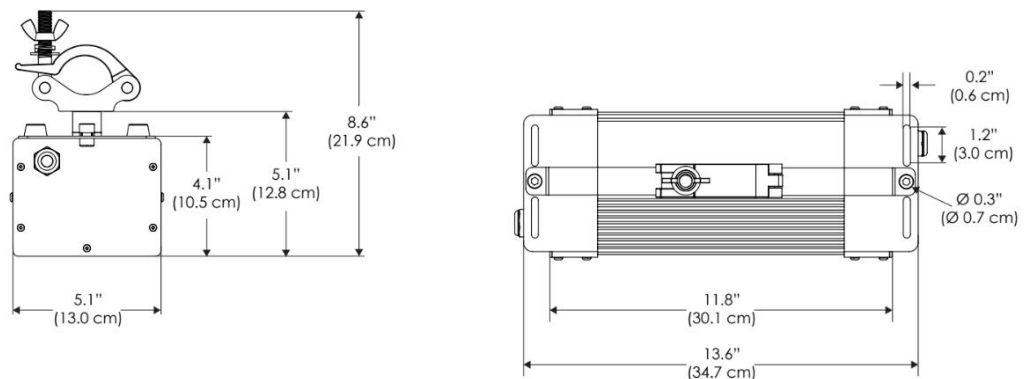

PSX Power Supply w/ DMX

PSX

US US 120V
EU EU 220V
277 US 277V

SPECIFICATIONS

Beam Angle	105°
Spectrum Type	AMZ : Plant Flourish & Growth
	TLB : Coral Health & Growth
Control	Intensity (0% - 100%), CCT
LED Source	DiCon Dense Matrix LED
Power Draw	AMZ : 720W
	TLB : 800W
AC Input Voltage	100 - 277V AC, 60Hz
Cooling	Fan Cooled
Operating Temperature	32 - 104°F (0 - 40°C)
Fixture Weight	8.6lb (~3.9kg)
Power Supply Weight	100 - 240v : 7.5lb (~3.4kg)
	100 - 277v : 14.1lb (~6.4kg)

MECHANICAL FIGURES

W2KX-CLP

W2KX-PVT

Power Supply
100-240V PSU

Power Supply
100-277V PSU

PHOTOMETRIC DATA

AMZ

Distance		3' (~1.0 m)	5' (~1.5 m)	10' (~3.0 m)
@4000K	fc	1620	561	168
	lux	17436	6033	1808
@6500K	fc	1647	570	171
	lux	17725	6133	1838
Beam Diameter		Ø 4.7' (1.4m)	Ø 7.9' (2.4m)	Ø 15.8' (4.8m)

TLB

Distance		3' (~1.0 m)	5' (~1.5 m)	10' (~3.0 m)
@8000K	fc	946	344	97
	lux	10180	3701	1044
@14000K	fc	1398	510	134
	lux	15045	5483	1436
Beam Diameter		Ø 4.5' (1.4m)	Ø 7.6' (2.3m)	Ø 15.2' (4.6m)