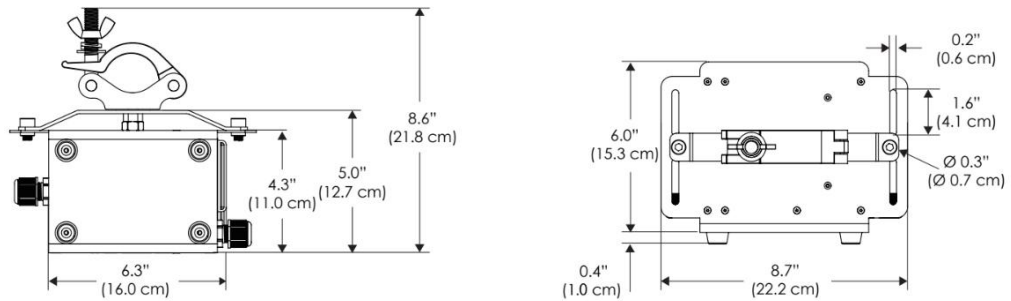

PSX Power Supply w/ DMX

PSX

US US 120V
EU EU 220V
277 US 277V

SPECIFICATIONS

Beam Angle	105°
Spectrum Type	AMZ : Plant Flourish & Growth
	TLB : Coral Health & Growth
Control	Intensity (0% - 100%), CCT
LED Source	DiCon Dense Matrix LED
Power Draw	AMZ : 720W
	TLB : 800W
AC Input Voltage	100 - 277V AC, 60Hz
Cooling	Fan Cooled
Operating Temperature	32 - 104°F (0 - 40°C)
Fixture Weight	8.6lb (~3.9kg)
Power Supply Weight	100 - 240v : 7.5lb (~3.4kg)
	100 - 277v : 14.1lb (~6.4kg)

MECHANICAL FIGURES

W2KX-CLP

W2KX-PVT

Power Supply
100-240V PSU

Power Supply
100-277V PSU

PHOTOMETRIC DATA

AMZ

Distance		3' (~1.0 m)	5' (~1.5 m)	10' (~3.0 m)
@4000K	fc	1620	561	168
	lux	17436	6033	1808
@6500K	fc	1647	570	171
	lux	17725	6133	1838
Beam Diameter		Ø 4.7' (1.4m)	Ø 7.9' (2.4m)	Ø 15.8' (4.8m)

TLB

Distance		3' (~1.0 m)	5' (~1.5 m)	10' (~3.0 m)
@8000K	fc	946	344	97
	lux	10180	3701	1044
@14000K	fc	1398	510	134
	lux	15045	5483	1436
Beam Diameter		Ø 4.5' (1.4m)	Ø 7.6' (2.3m)	Ø 15.2' (4.6m)