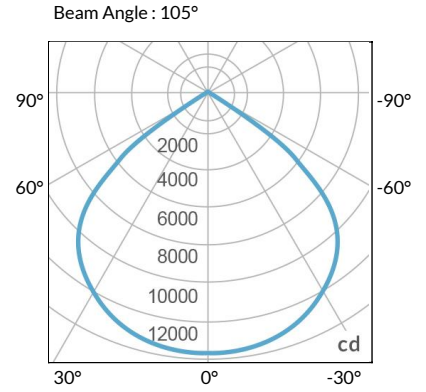

MECHANICAL FIGURES

W2KX-CLP

W2KX-PVT

Power Supply
100-240V PSU

Power Supply
100-277V PSU

PHOTOMETRIC DATA

AMZ

Distance		3' (~1.0 m)	5' (~1.5 m)	10' (~3.0 m)
@4000K	fc	1620	561	168
	lux	17436	6033	1808
@6500K	fc	1647	570	171
	lux	17725	6133	1838
Beam Diameter		Ø 4.7' (1.4m)	Ø 7.9' (2.4m)	Ø 15.8' (4.8m)

TLB

Distance		3' (~1.0 m)	5' (~1.5 m)	10' (~3.0 m)
@8000K	fc	946	344	97
	lux	10180	3701	1044
@14000K	fc	1398	510	134
	lux	15045	5483	1436
Beam Diameter		Ø 4.5' (1.4m)	Ø 7.6' (2.3m)	Ø 15.2' (4.6m)