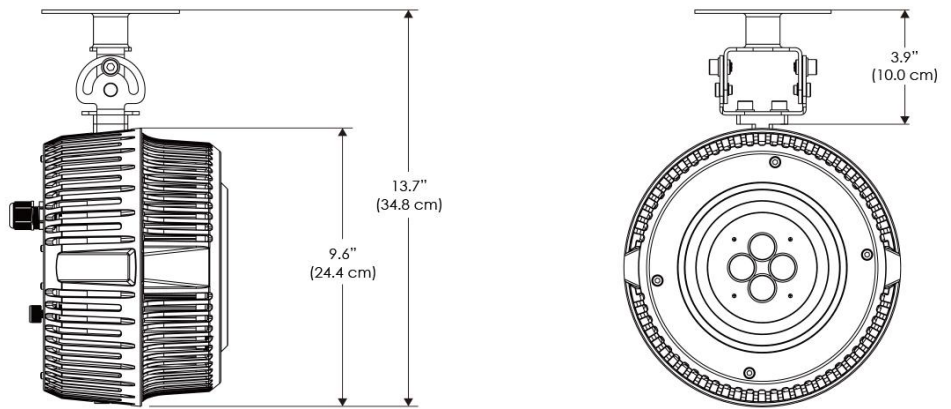

PSX Power Supply w/ DMX

PSX

US US 120V
EU EU 220V
277 US 277V

SPECIFICATIONS

Beam Angle	105°
Spectrum Type	AMZ : Plant Flourish & Growth
	TLB : Coral Health & Growth
Control	Intensity (0% - 100%), CCT
LED Source	DiCon Dense Matrix LED
Power Draw	AMZ : 720W
	TLB : 800W
AC Input Voltage	100 - 277V AC, 60Hz
Cooling	Fan Cooled
Operating Temperature	32 - 104°F (0 - 40°C)
Fixture Weight	8.6lb (~3.9kg)
Power Supply Weight	100 - 240v : 7.5lb (~3.4kg)
	100 - 277v : 14.1lb (~6.4kg)

MECHANICAL FIGURES

W2KX-CLP

W2KX-PVT

Power Supply
100-240V PSU

Power Supply
100-277V PSU

PHOTOMETRIC DATA

AMZ

Distance		3' (~1.0 m)	5' (~1.5 m)	10' (~3.0 m)
@4000K	fc	1620	561	168
	lux	17436	6033	1808
@6500K	fc	1647	570	171
	lux	17725	6133	1838
Beam Diameter		Ø 4.7' (1.4m)	Ø 7.9' (2.4m)	Ø 15.8' (4.8m)

TLB

Distance		3' (~1.0 m)	5' (~1.5 m)	10' (~3.0 m)
@8000K	fc	946	344	97
	lux	10180	3701	1044
@14000K	fc	1398	510	134
	lux	15045	5483	1436
Beam Diameter		Ø 4.5' (1.4m)	Ø 7.6' (2.3m)	Ø 15.2' (4.6m)