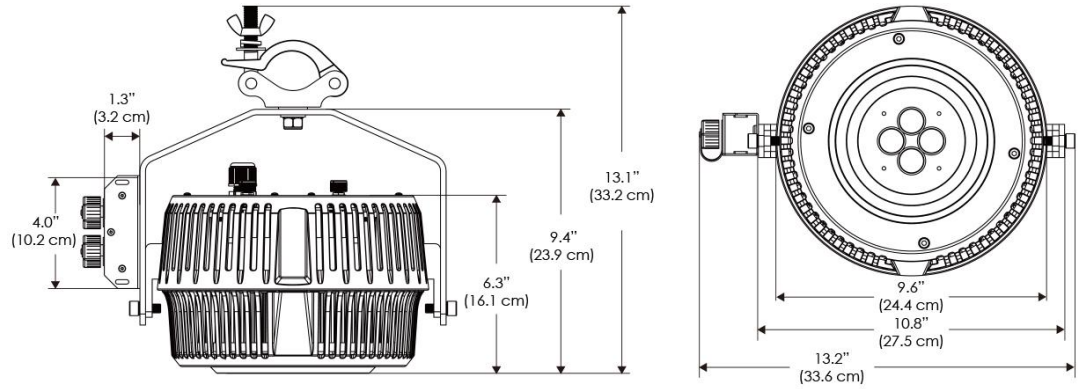

PSX Power Supply w/ DMX

PSX

US US 120V
EU EU 220V
277 US 277V

SPECIFICATIONS

Beam Angle	105°
Spectrum Type	AMZ : Plant Flourish & Growth
	TLB : Coral Health & Growth
Control	Intensity (0% - 100%), CCT
LED Source	DiCon Dense Matrix LED
Power Draw	AMZ : 720W
	TLB : 800W
AC Input Voltage	100 - 277V AC, 60Hz
Cooling	Fan Cooled
Operating Temperature	32 - 104°F (0 - 40°C)
Fixture Weight	8.6lb (~3.9kg)
Power Supply Weight	100 - 240v : 7.5lb (~3.4kg)
	100 - 277v : 14.1lb (~6.4kg)

MECHANICAL FIGURES

W2KX-CLP

W2KX-PVT

Power Supply
100-240V PSU

Power Supply
100-277V PSU

PHOTOMETRIC DATA

AMZ

Distance		3' (~1.0 m)	5' (~1.5 m)	10' (~3.0 m)
@4000K	fc	1620	561	168
	lux	17436	6033	1808
@6500K	fc	1647	570	171
	lux	17725	6133	1838
Beam Diameter		Ø 4.7' (1.4m)	Ø 7.9' (2.4m)	Ø 15.8' (4.8m)

TLB

Distance		3' (~1.0 m)	5' (~1.5 m)	10' (~3.0 m)
@8000K	fc	946	344	97
	lux	10180	3701	1044
@14000K	fc	1398	510	134
	lux	15045	5483	1436
Beam Diameter		Ø 4.5' (1.4m)	Ø 7.6' (2.3m)	Ø 15.2' (4.6m)